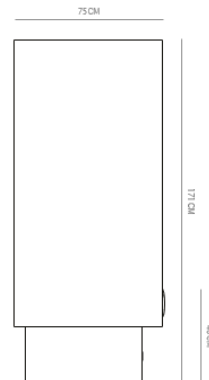

CABIN 3-SEATER
ON PEDESTAL -CB-3SR-P-000-0

FABRIC	PRICE
Category 1	€ 4.523,00
Category 2	€ 5.517,00
Category 3	€ 6.158,00
Category 4	€ 6.691,00
Category 5	€ 7.438,00

229CM

* Prices without option power socket or spotlight.

CABIN 2-SEATER
ON PEDESTAL -CB-2SR-P-000-0

FABRIC	PRICE
Category 1	€ 3.994,00
Category 2	€ 4.690,00
Category 3	€ 5.139,00
Category 4	€ 5.512,00
Category 5	€ 6.035,00

156CM

* Prices without option power socket or spotlight.

CABIN 1-SEATER
ON PEDESTAL -CB-1SR-P-000-0

FABRIC	PRICE
Category 1	€ 3.455,00
Category 2	€ 4.004,00
Category 3	€ 4.357,00
Category 4	€ 4.651,00
Category 5	€ 5.064,00

110CM

* Prices without option power socket or spotlight.