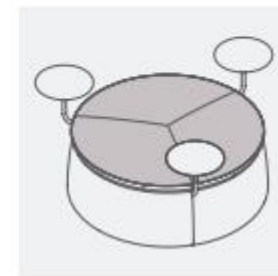

Other Options

Two Tone
Body / Seat Top